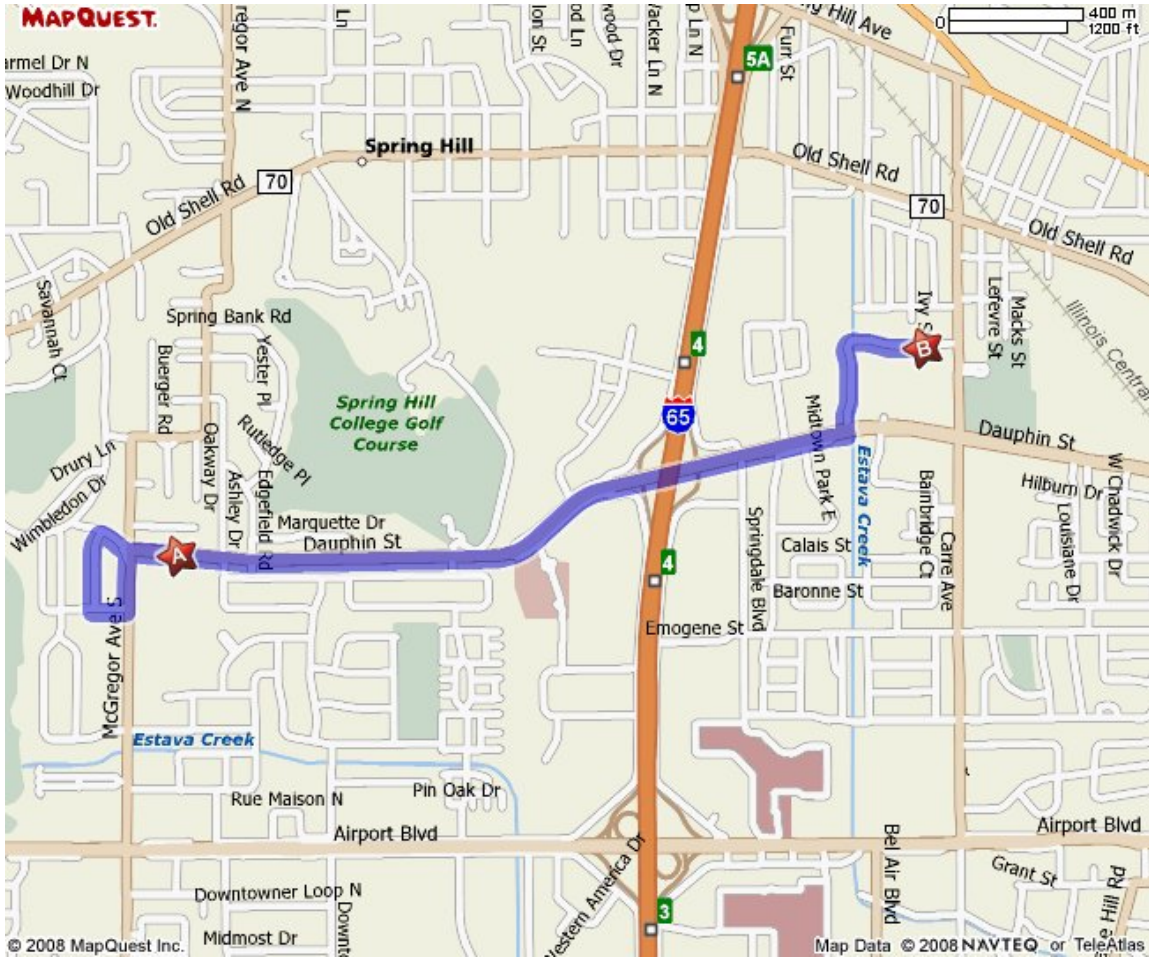

**Directions from Spring Hill College to:  
 United Cerebral Palsey  
 3058 Dauphin Square Connector  
 Mobile, AL 36607  
 479-4900**

- 5: Turn RIGHT onto WIMBLEDON DR E. 0.1 mi
- 6: WIMBLEDON DR E becomes DAUPHIN ST. 1.8 mi
- 7: Turn LEFT onto DAUPHIN SQ CONN. 0.4 mi
- 8: End at 3058 Dauphin Sq Connector Mobile, AL 36607-2500