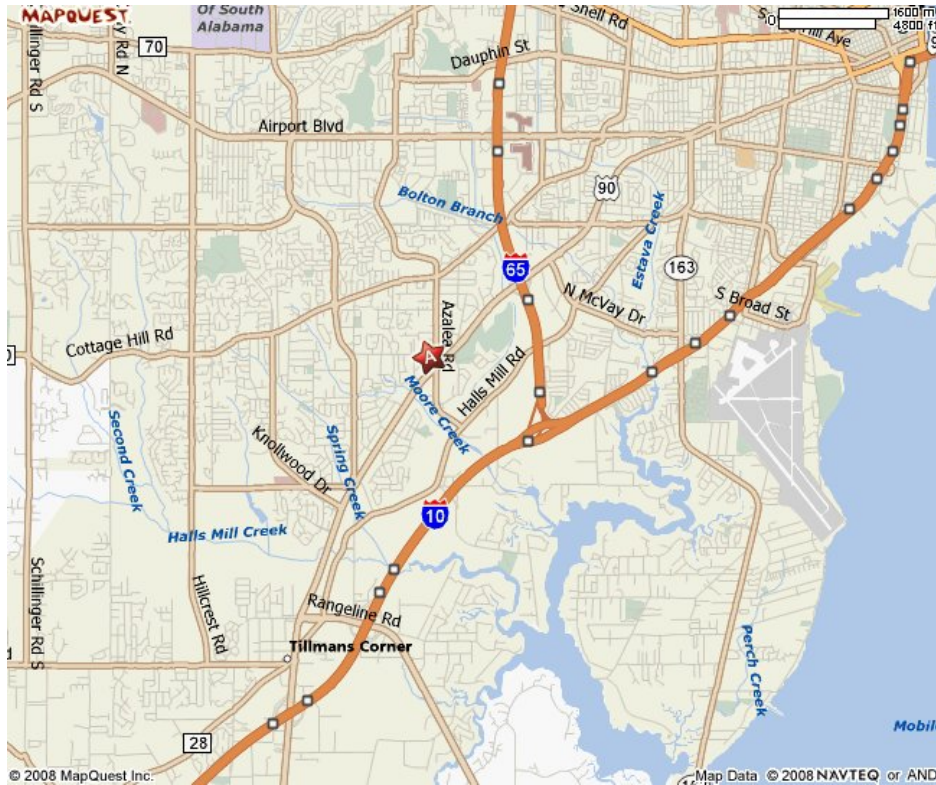

Directions From Spring Hill College to:
Southwest Regional School
3980 Burma Rd.
Mobile, AL 36693
(215) 221-5454

1. Turn **RIGHT** at the Dauphin St. exit to the campus.
2. Turn **LEFT** onto McGregor Ave.
3. Travel **SOUTH** pass Airport Blvd. and Cottage Hill Rd.
4. Turn **RIGHT** onto Burma Rd. (red light north of Government Blvd.)
5. School is on the **RIGHT**.