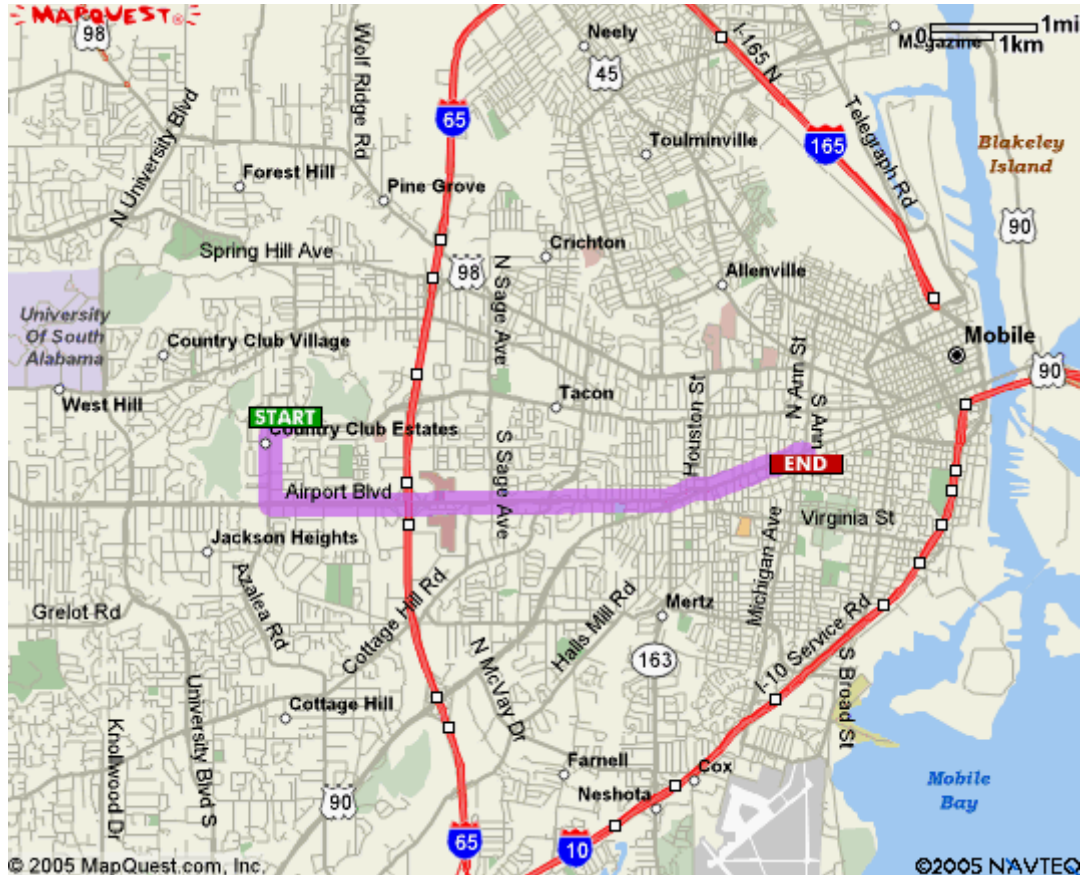

Directions from Spring Hill College To L'Arche

151 S. Ann St.
Mobile, AL 36604
(251) 438-2094

1. Exit the campus at DAUPHIN ST.
2. Turn LEFT onto DAUPHIN ST.
3. Travel about 5 miles, turn RIGHT onto S. ANN ST.
4. Travel about 0.7 miles (past Government St.)

Total Ext. Time: 13 minutes

Total Est Distance 5.7 miles